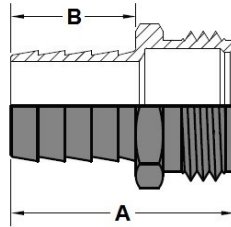

PART NUMBER	NH HOSE THREAD	MPT	A	HEX
19A-12C	3/4"-11 1/2	3/8"	1.18	1 1/16"
19A-12D	3/4"-11 1/2	1/2"	1.30	1 1/16"
19AF-12DE*	3/4"-11 1/2	1/2"	1.30	1 1/16"
19A-12F	3/4"-11 1/2	1"	1.75	1 3/8"
19A-16F	3/4"-11 1/2	1"	1.88	1 3/8"

*TAPPED 1/2"-14 FPT

22A FEMALE HOSE COUPLING

PART NUMBER	NH THREAD	HEX	A
22A-12	3/4"-11 1/2	1 1/8"	1.125

20A FEMALE GARDEN HOSE TO MALE PIPE

PART NUMBER	NH THREAD	MPT	HEX	A
20A-12D	3/4"-11 1/2	1/2"	1 1/8"	1.125
20A-12E	3/4"-11 1/2	3/4"	1 1/8"	1.125

22AS FEMALE HOSE COUPLING, SWIVEL

PART NUMBER	NH THREAD	O.D. Octagon	A
22AS-12E	3/4"-11 1/2	1 5/32"	1.10
22AS-16F	1"-11 1/2	1 1/2"	1.44

21A HOSE WYE

PART NUMBER	NH THREAD
21A-12	3/4"-11 1/2

23A MALE GARDEN HOSE COUPLING

PART NUMBER	NH THREAD	HEX	A
23A-12	3/4"-11 1/2	1 1/16"	1.20

201GH HOSE BARB TO MALE GARDEN HOSE

PART NUMBER	HOSE BARB	NH HOSE THREAD	A	B
201GH-6E	3/8"	3/4"-11 1/2	1.56	.875
201GH-8E	1/2"	3/4"-11 1/2	1.56	.875
201GH-10E	5/8"	3/4"-11 1/2	1.56	.875
201GH-12E	3/4"	3/4"-11 1/2	1.56	.875
201GH-16F	1"	1"-11 1/2	2.00	1.125