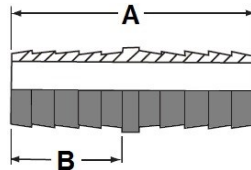

GHM GARDEN HOSE MENDER

PART NUMBER	HOSE BARB	A	B
GHM-8	1/2"	2.06	.97
GHM-10	5/8"	2.06	.97
GHM-12	3/4"	2.50	1.19
GHM-16	1"	3.00	1.44