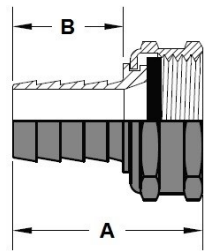

209GHS HOSE TO FEMALE GARDEN HOSE

PART NUMBER	HOSE BARB	NH HOSE THREAD	A	B
209GHS-6E	3/8"	3/4"-11 1/2	1.48	.875
209GHS-8E	1/2"	3/4"-11 1/2	1.48	.875
209GHS-10E	5/8"	3/4"-11 1/2	1.48	.875
209GHS-12E	3/4"	3/4"-11 1/2	1.48	.875
209GHS-16F	1"	1"-11 1/2	1.90	1.125