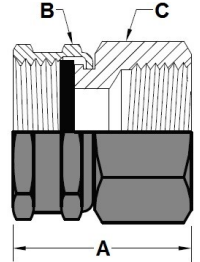

GHN1 GARDEN HOSE NUT

PART NUMBER	NH HOSE THREAD	A
GHN1	3/4"-11 1/2	.55

GHN5 GARDEN HOSE CAP

PART NUMBER	NH HOSE THREAD	A
GHN5	3/4"-11 1/2	.55

5A FEMALE GARDEN HOSE TO FEMALE PIPE

PART NUMBER	NH THREAD	FPT	HEX	A
5A-12D	3/4"-11 1/2	1/2"	1 1/8"	1.125
5A-12E	3/4"-11 1/2	3/4"	1 1/8"	1.125

5AS FEMALE GARDEN HOSE TO FPT, SWIVEL

PART NUMBER	NH THREAD	FPT	A	O.D. B	HEX C
5AS-12D	3/4"-11 1/2	1/2"	1.10	1 5/32"	15/16"
5AS-12E	3/4"-11 1/2	3/4"	1.20	1 5/32"	1 1/8"
5AS-16F	1"-11 1/2	1"	1.65	1 1/2"	1 3/8"

PART NUMBER	NH HOSE THREAD	MPT	A	HEX
19A-12C	3/4"-11 1/2	3/8"	1.18	1 1/16"
19A-12D	3/4"-11 1/2	1/2"	1.30	1 1/16"
19AF-12DE*	3/4"-11 1/2	1/2"	1.30	1 1/16"
19A-12F	3/4"-11 1/2	1"	1.75	1 3/8"
19A-16F	3/4"-11 1/2	1"	1.88	1 3/8"